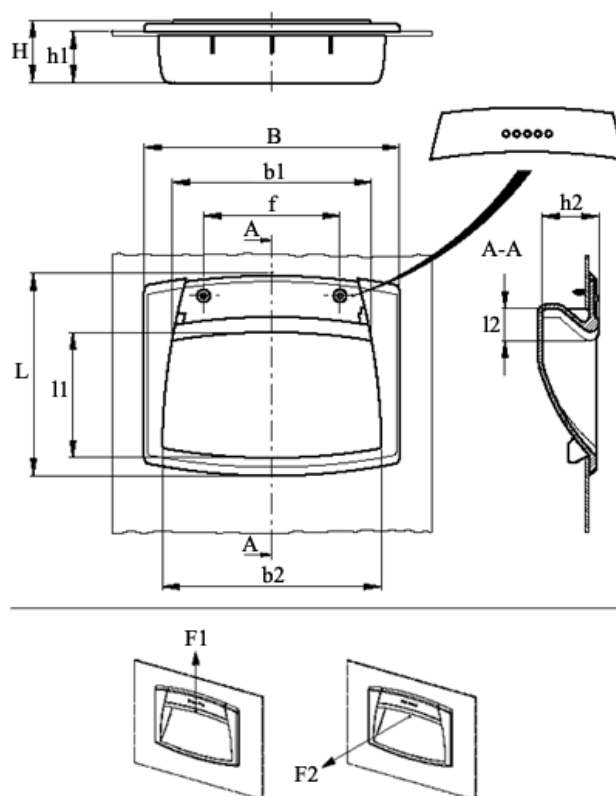

Data Sheet

Article number: 23052611212

Description: E+G Flush pull handle, snap mount.
EPR.120-SH-C2

Measures

B	= 120	h2 = 26.5
b1	= 94	L = 95
b2	= 103	l1 = 58
f	= 64	l2 = 11
F1 (N)	= 1200	
F2 (N)	= 400	
H	= 28.5	
h1	= 24	